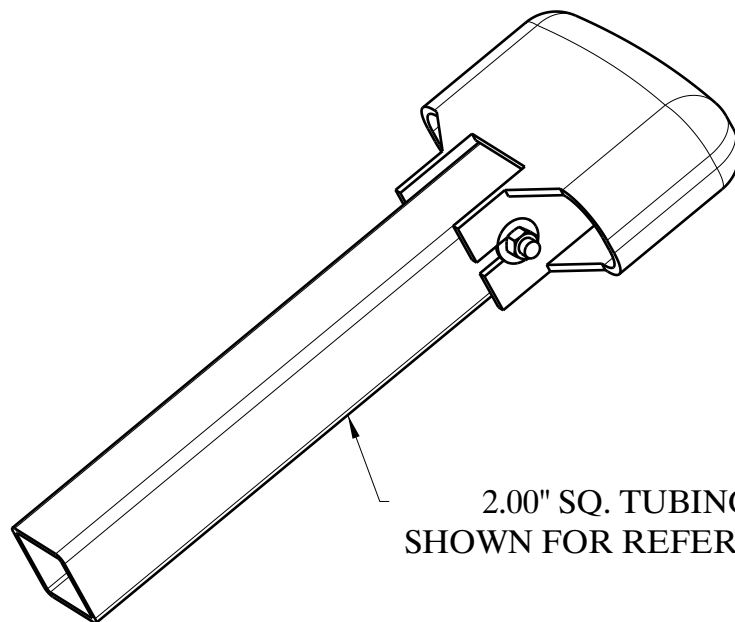

# DE634 TUBE - END BUMPER

2.00" SQ. TUBING  
SHOWN FOR REFERENCE

**MATERIAL TYPE**  
Thermoplastic Elastomer (TPE)

**HARDNESS (SHORE A)**  
90 DUR, Call

**COLOR**  
Grey, Call