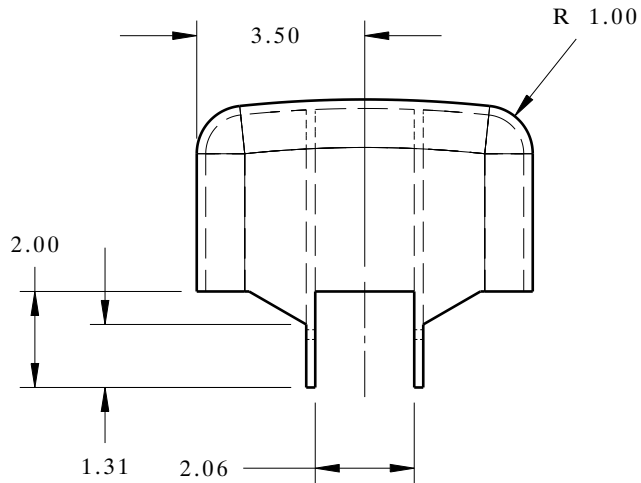

# DE634 TUBE - END BUMPER

2.00" SQ. TUBING  
SHOWN FOR REFERENCE

**MATERIAL TYPE**  
Thermoplastic Elastomer (TPE)

**HARDNESS (SHORE A)**  
90 DUR, Call

**COLOR**  
Grey, Call