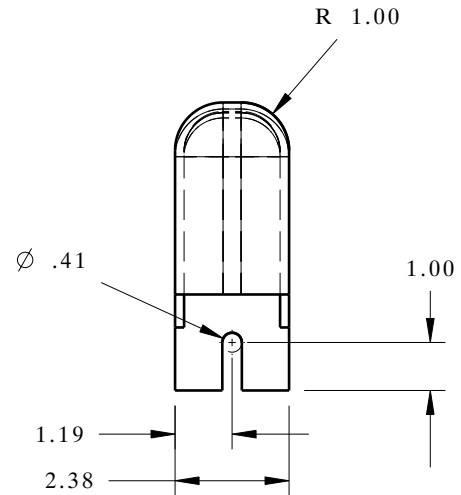

# DE634 TUBE - END BUMPER

2.00" SQ. TUBING  
SHOWN FOR REFERENCE

**MATERIAL TYPE**  
Thermoplastic Elastomer (TPE)

**HARDNESS (SHORE A)**  
90 DUR, Call

**COLOR**  
Grey, Call