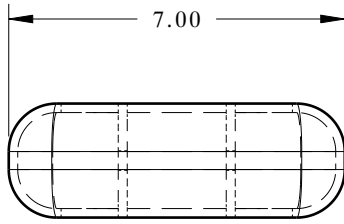

# DE634 TUBE - END BUMPER

2.00" SQ. TUBING  
SHOWN FOR REFERENCE

**MATERIAL TYPE**  
Thermoplastic Elastomer (TPE)

**HARDNESS (SHORE A)**  
90 DUR, Call

**COLOR**  
Grey, Call