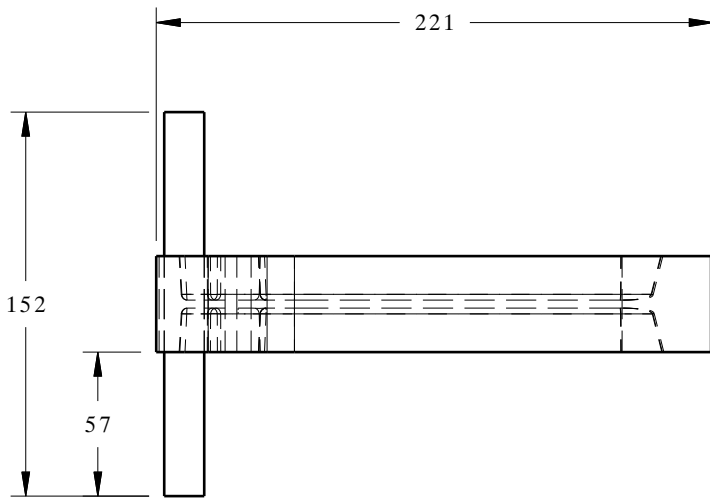

DE1416 FLIPPER 57mm VERTICAL INDEX

NOTE : All Dimensions are in Millimeters

MATERIAL TYPE PC/ABS
HARDNESS (SHORE A) NA
COLOR Black

DE1416 FLIPPER 57mm VERT. INDEX

- Applications:**
- Roof Panels
 - Floor Pan Panels