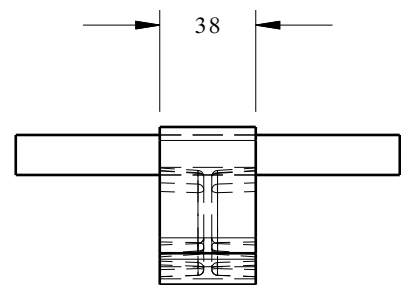

DE1416 FLIPPER 57mm VERTICAL INDEX

NOTE : All Dimensions are in Millimeters

MATERIAL TYPE PC/ABS
HARDNESS (SHORE A) NA
COLOR Black

DE1416 FLIPPER 57mm VERT. INDEX

- Applications:**
- Roof Panels
 - Floor Pan Panels