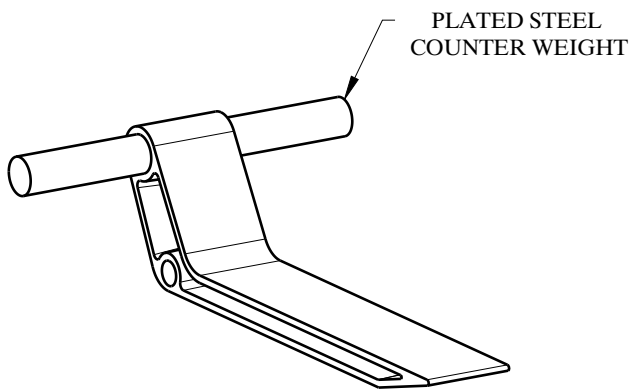

DE1416 FLIPPER 57mm VERTICAL INDEX

NOTE : All Dimensions are in Millimeters

MATERIAL TYPE PC/ABS
HARDNESS (SHORE A) NA
COLOR Black

DE1416 FLIPPER 57mm VERT. INDEX

- Applications:**
- Roof Panels
 - Floor Pan Panels