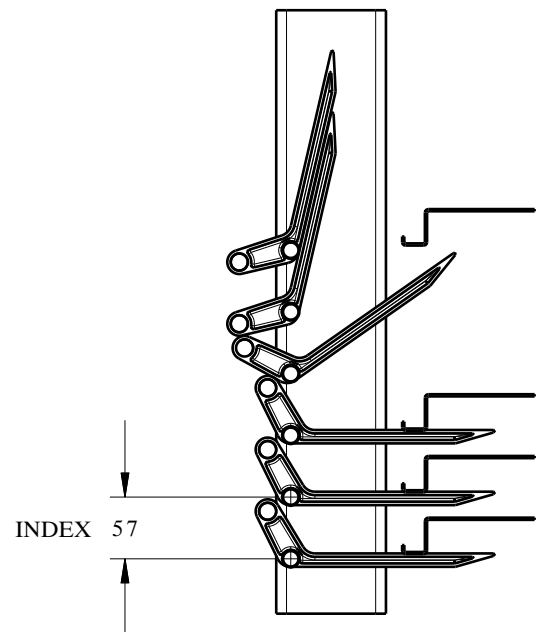

DE1416 FLIPPER 57mm VERTICAL INDEX

NOTE : All Dimensions are in Millimeters

MATERIAL TYPE PC/ABS
HARDNESS (SHORE A) NA
COLOR Black

DE1416 FLIPPER 57mm VERT. INDEX

- Applications:**
- Roof Panels
 - Floor Pan Panels