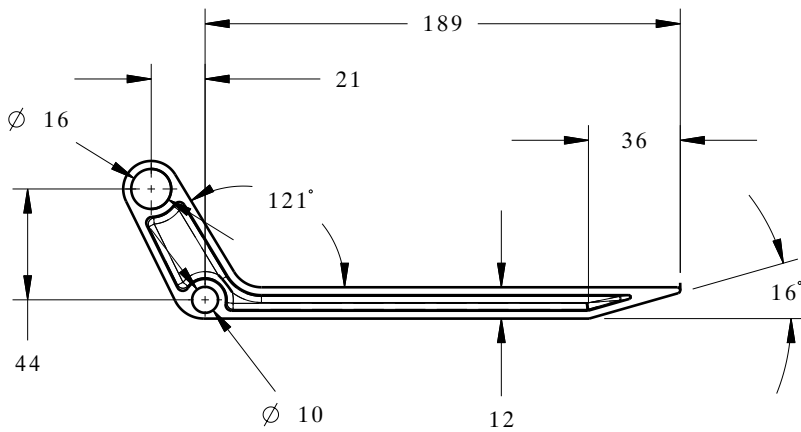

DE1416 FLIPPER 57mm VERTICAL INDEX

NOTE : All Dimensions are in Millimeters

MATERIAL TYPE PC/ABS
HARDNESS (SHORE A) NA
COLOR Black

DE1416 FLIPPER 57mm VERT. INDEX

- Applications:**
- Roof Panels
 - Floor Pan Panels