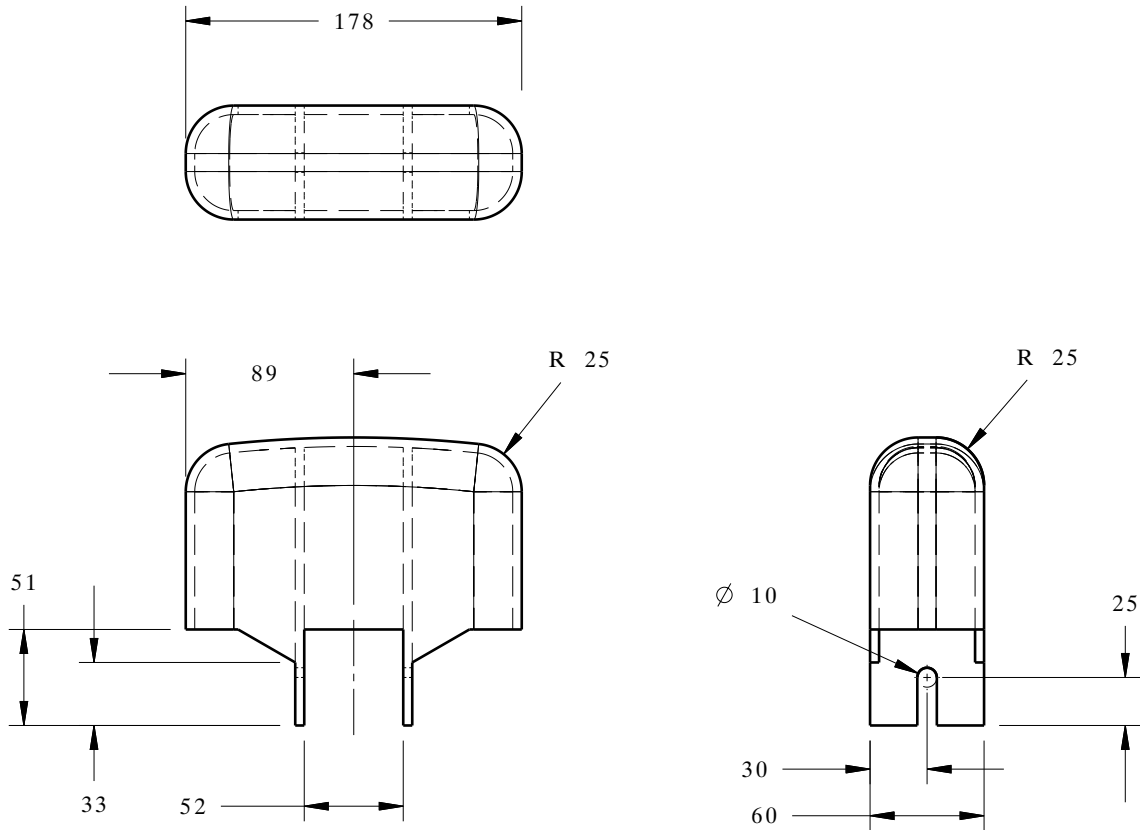

DE634 TUBE - END BUMPER

51 SQ. TUBING
SHOWN FOR REFERENCE

NOTE: All Dimensions are in Millimeters

MATERIAL TYPE
Thermoplastic Elastomer (TPE)

HARDNESS (SHORE A)
90A CALL FOR OPTIONS

COLOR
Grey, Call For Options