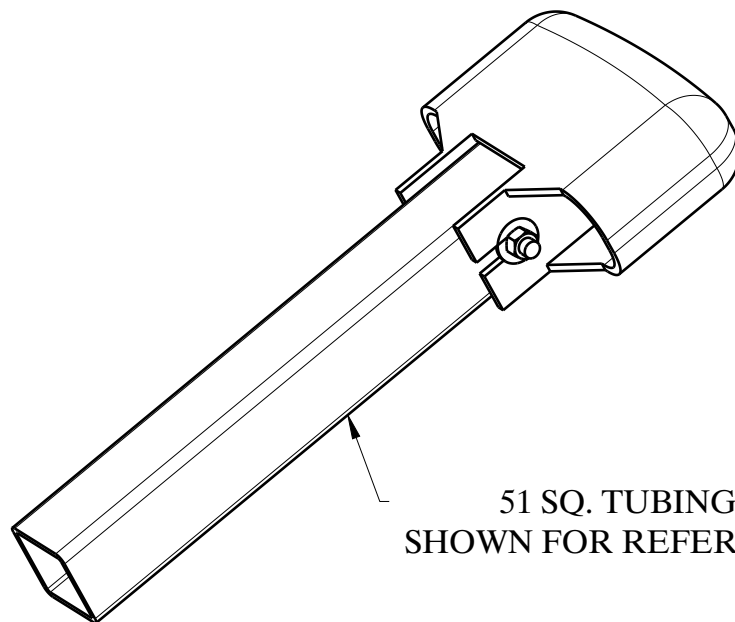

DE634 TUBE - END BUMPER

51 SQ. TUBING
SHOWN FOR REFERENCE

NOTE: All Dimensions are in Millimeters

MATERIAL TYPE
Thermoplastic Elastomer (TPE)

HARDNESS (SHORE A)
90A CALL FOR OPTIONS

COLOR
Grey, Call For Options